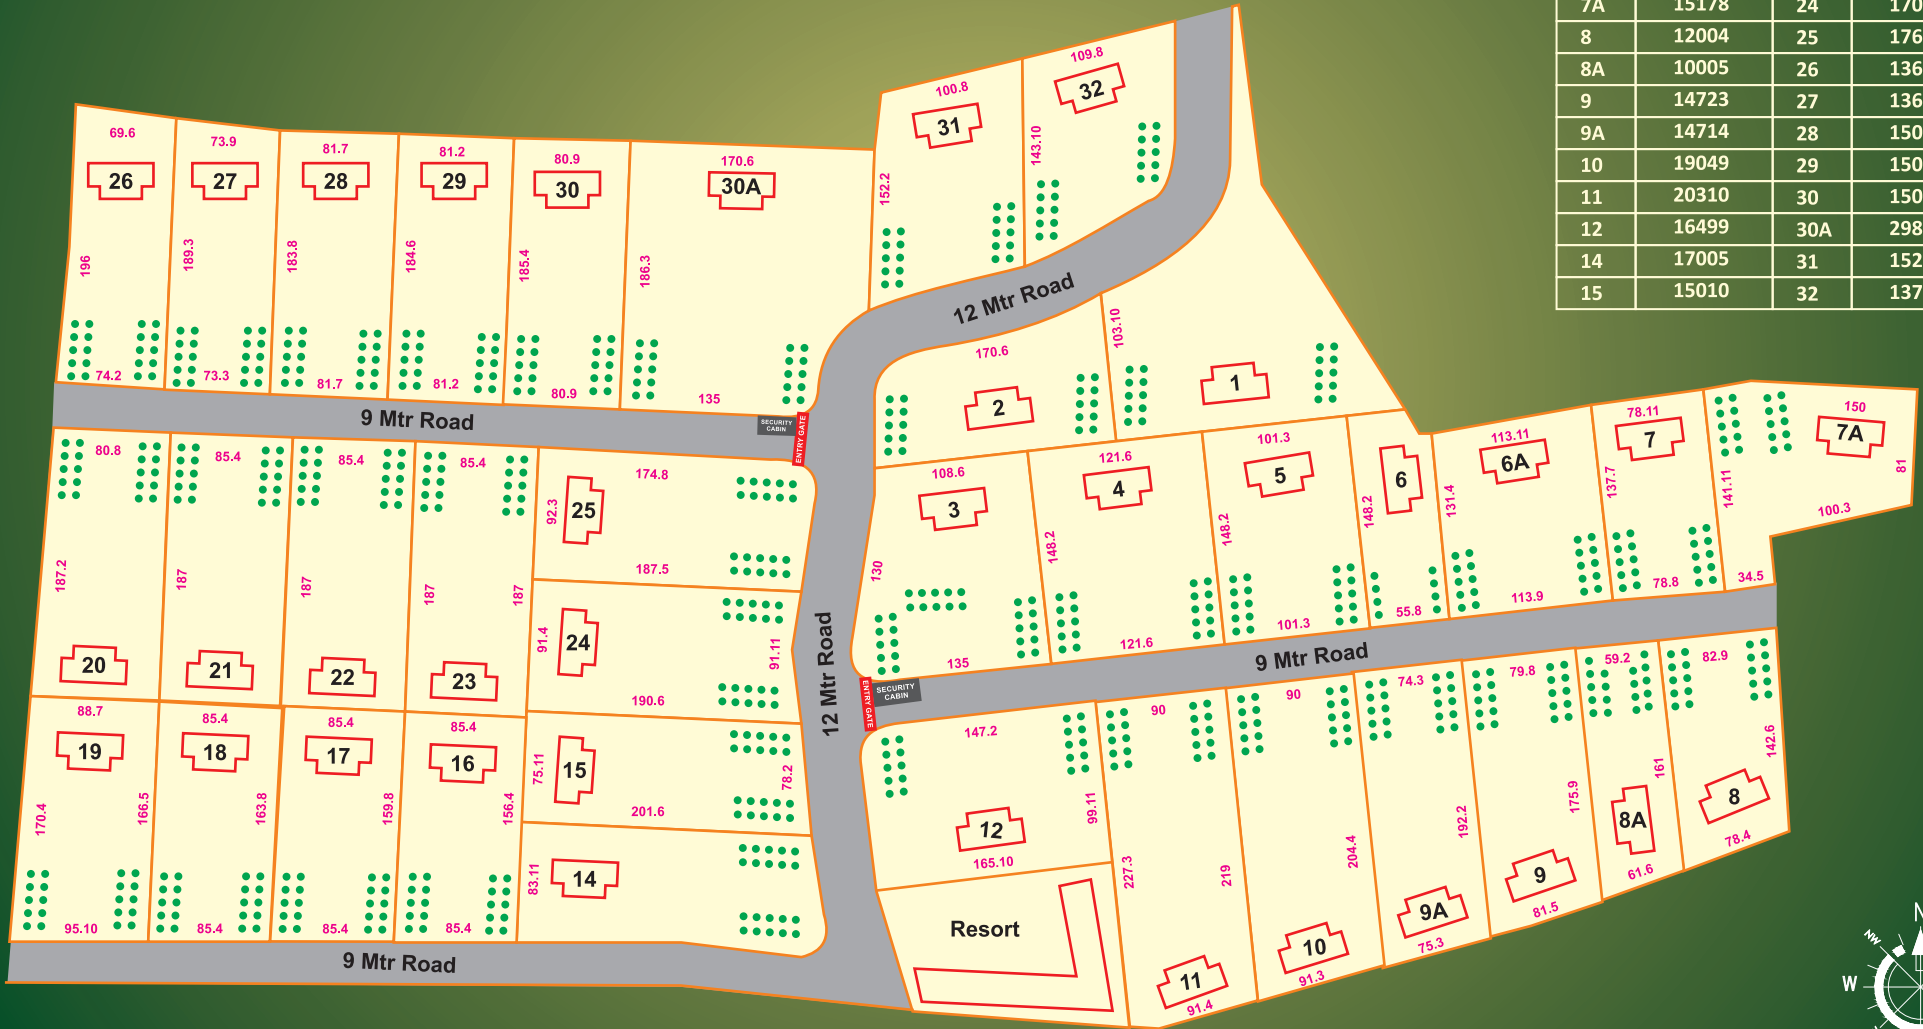

**THE MANGO**

PRIVATE MANGO FARMS

**THE MANGO**  
PRIVATE MANGO FARMS

No.	Sq.Ft.	No.	Sq.Ft.
1	24669	16	13479
2	13896	17	13765
3	18411	18	14051
4	18003	19	15505
5	15005	20	15828
6	8072	21	15952
6A	15297	22	15952
7	11000	23	15952
7A	15178	24	17000
8	12004	25	17615
8A	10005	26	13648
9	14723	27	13626
9A	14714	28	15016
10	19049	29	15016
11	20310	30	15005
12	16499	30A	29834
14	17005	31	15242
15	15010	32	13740

*Kids Play Area*

*Flower Garden*

*Senior Citizen Garden*

*Box Cricket*

**THE MANGO**  
PRIVATE MANGO FARMS

*Meditation Zone*

*Walking Track*

*Reflexology Walk*

*Swing Garden*

# THE MANGO

PRIVATE MANGO FARMS

About 20 lush green Kesar Mango Trees in each plot of “THE MANGO” we would baby care them for a year with all the requirements like Organic Khatar, water, interval trimming and shaping so that you enjoy in your own Ambaavadiyu.